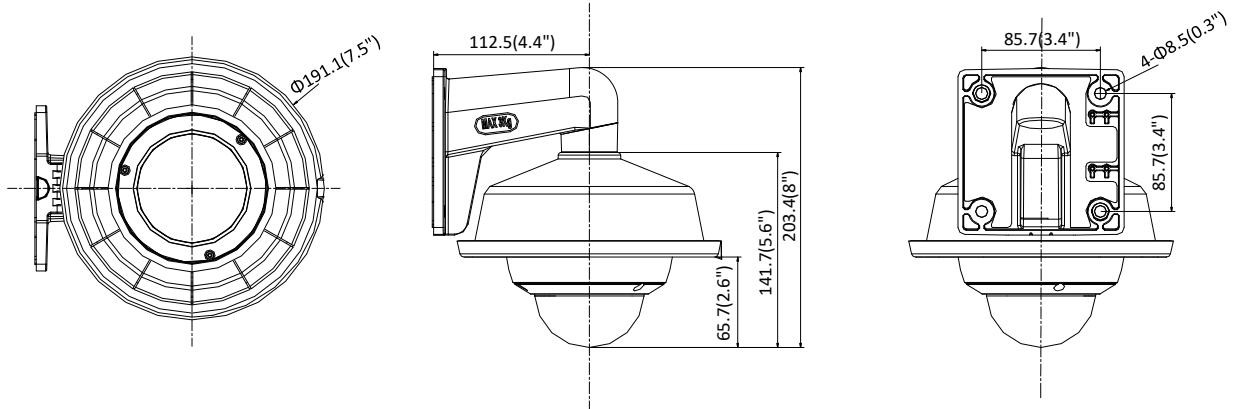

## Available Model

DS-2CD2146G1-I (2.8/4/6 mm), DS-2CD2146G1-IS (2.8/4/6 mm)

Dimension

Camera:

Wall Mounting with the Bracket (DS-1272ZJ-120 and DS-1253ZJ-M):

Pendant Mounting with the Bracket (DS-1271ZJ-120 and DS-1253ZJ-M):