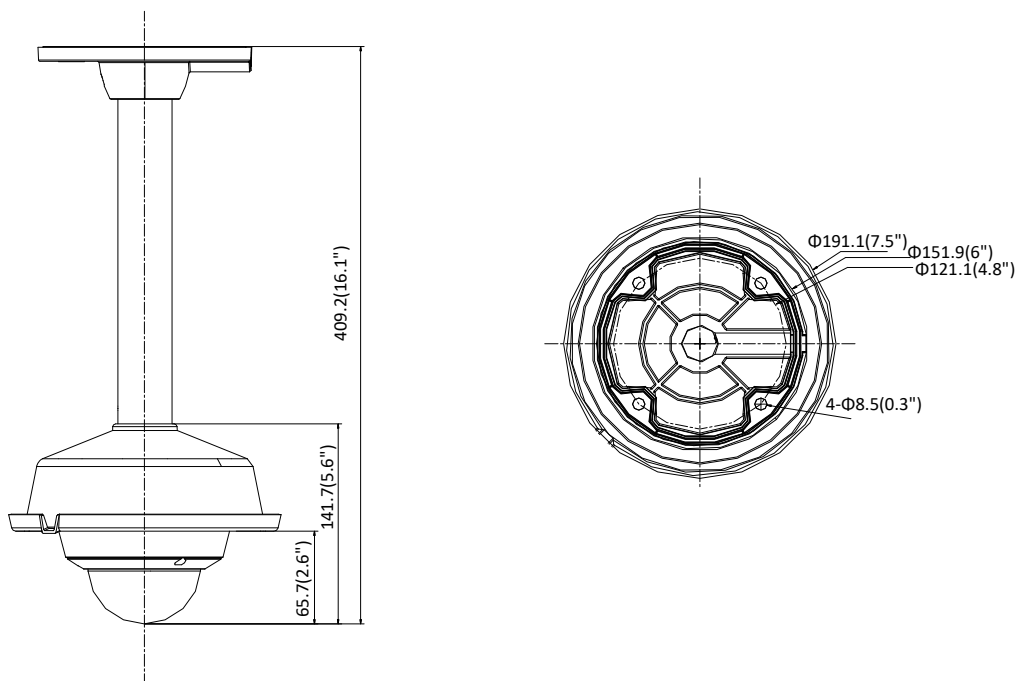

## Available Model

DS-2CD2146G1-I (2.8/4/6 mm), DS-2CD2146G1-IS (2.8/4/6 mm)

Dimension

Camera:

Wall Mounting with the Bracket (DS-1272ZJ-120 and DS-1253ZJ-M):

Pendant Mounting with the Bracket (DS-1271ZJ-120 and DS-1253ZJ-M):

Unit: mm(inch)