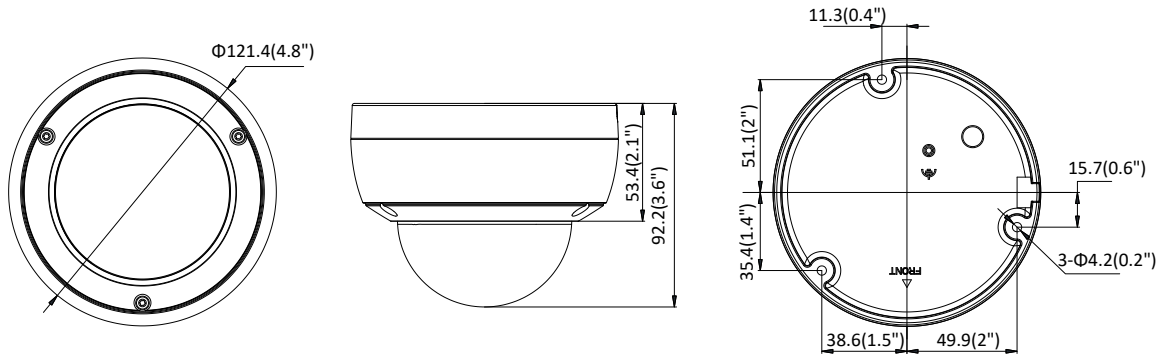

Dimension

Camera: